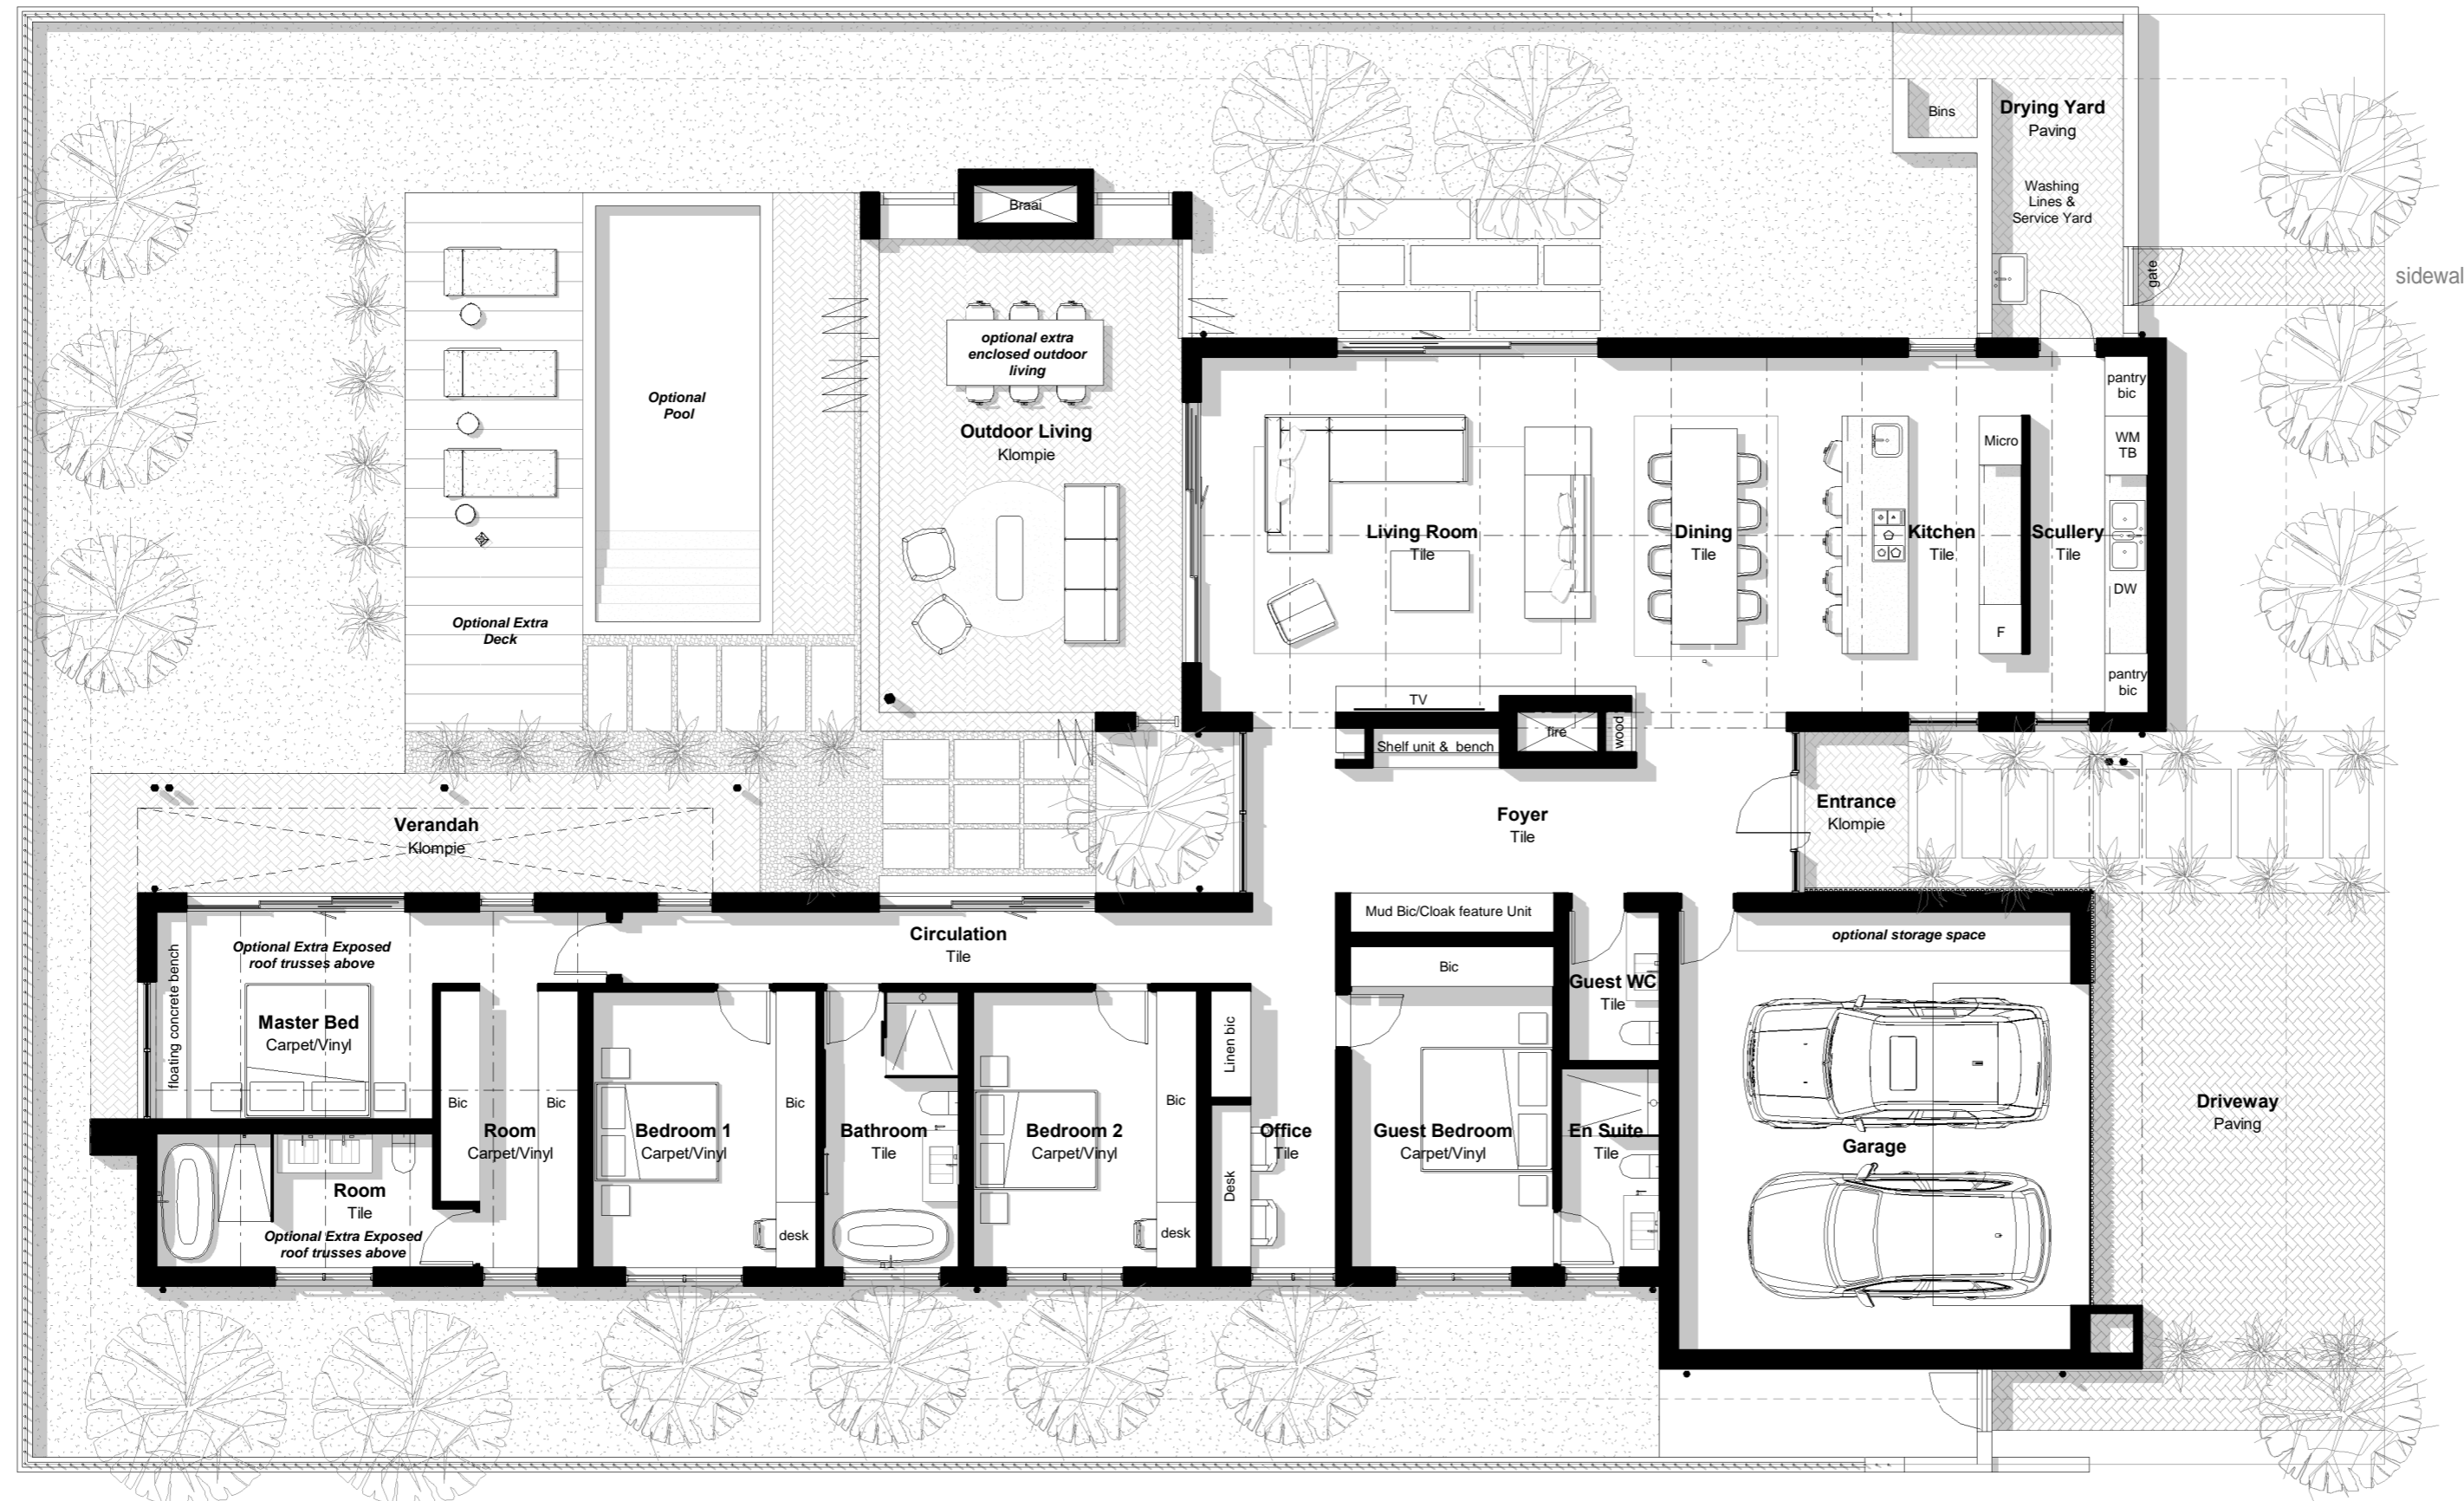

Residence 3	
Name	Area
Covered Outdoor	66 m ²
Internal	299 m ²
Total	365 m²

Ground Floor Plan
1 : 100

Avec La Terre Estate

Client
LEEE Developers

Project Address
Avec La Terre Estate

Location
Western Cape, Paarl

North

Scale 1 : 100
0 2 000 4 000mm
SCALE 1:100

Date
2023/10/17

Sheet Name
Residence 3 - 4 Bed Single Storey House

Drawing No.
+ A(PR)1003

A2

Rev
1