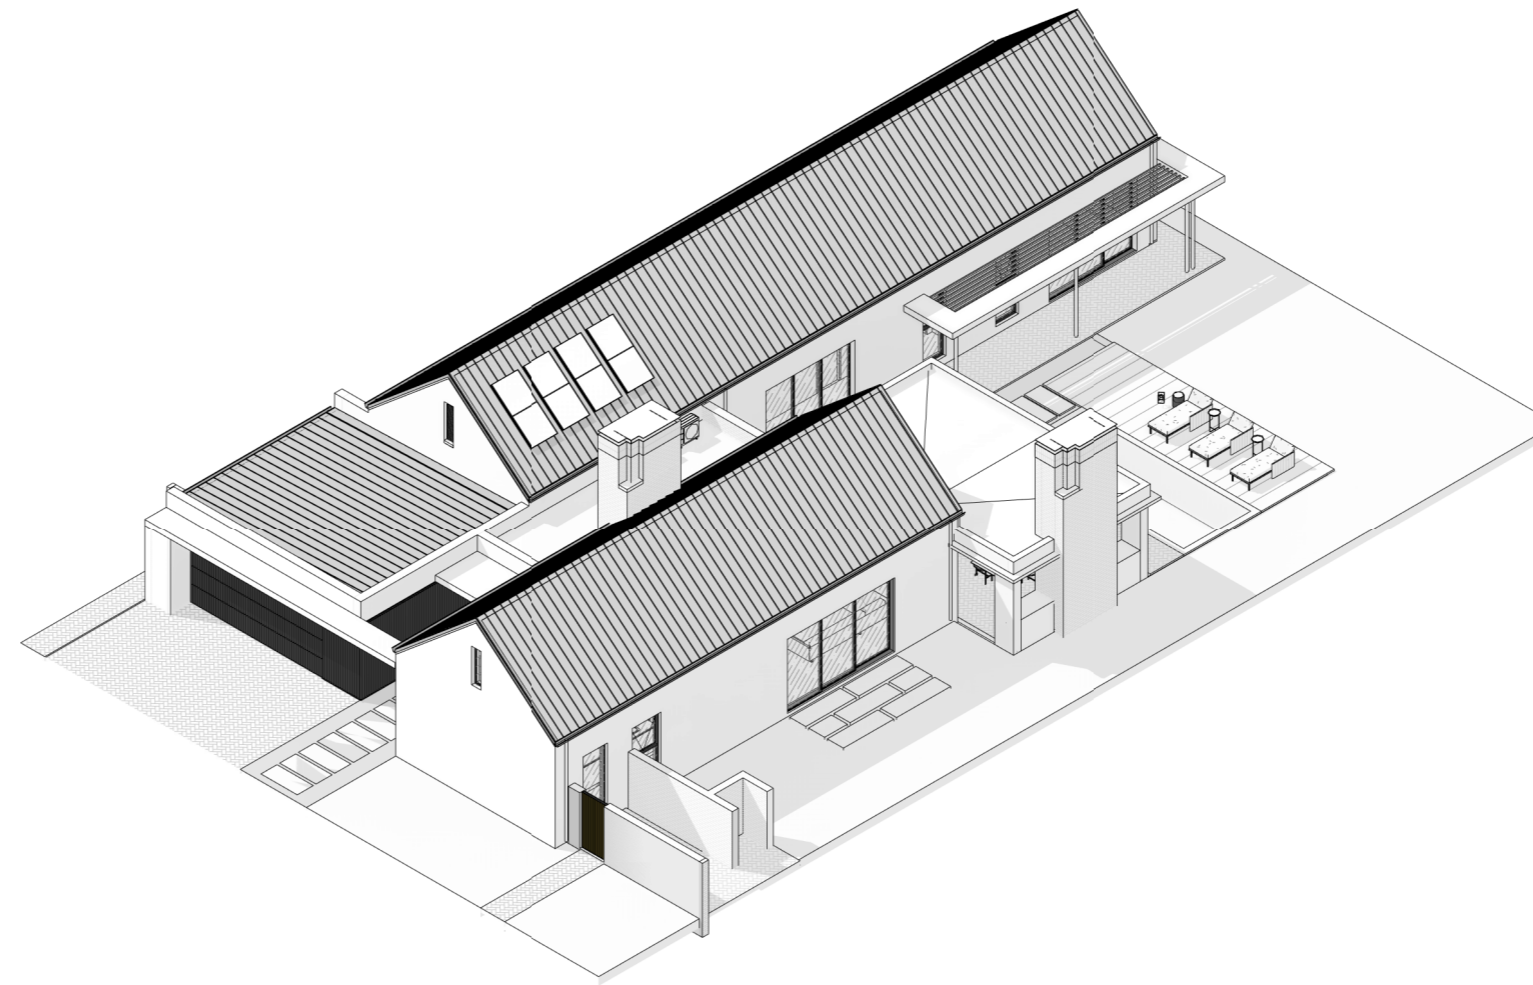

Residence 3	
Name	Area
Covered Outdoor	66 m ²
Internal	299 m ²
Total	365 m²

Ground Floor Plan
1 : 100

Avec La Terre Estate

Client
LEEE Developers

Project Address
Avec La Terre Estate

Location
Western Cape, Paarl

North

Scale 1 : 100
0 2 000 4 000mm
SCALE 1:100

Date
2023/10/17

Sheet Name
Residence 3 - 4 Bed Single Storey House

Drawing No.
+ A(PR)1003

A2

Rev
1