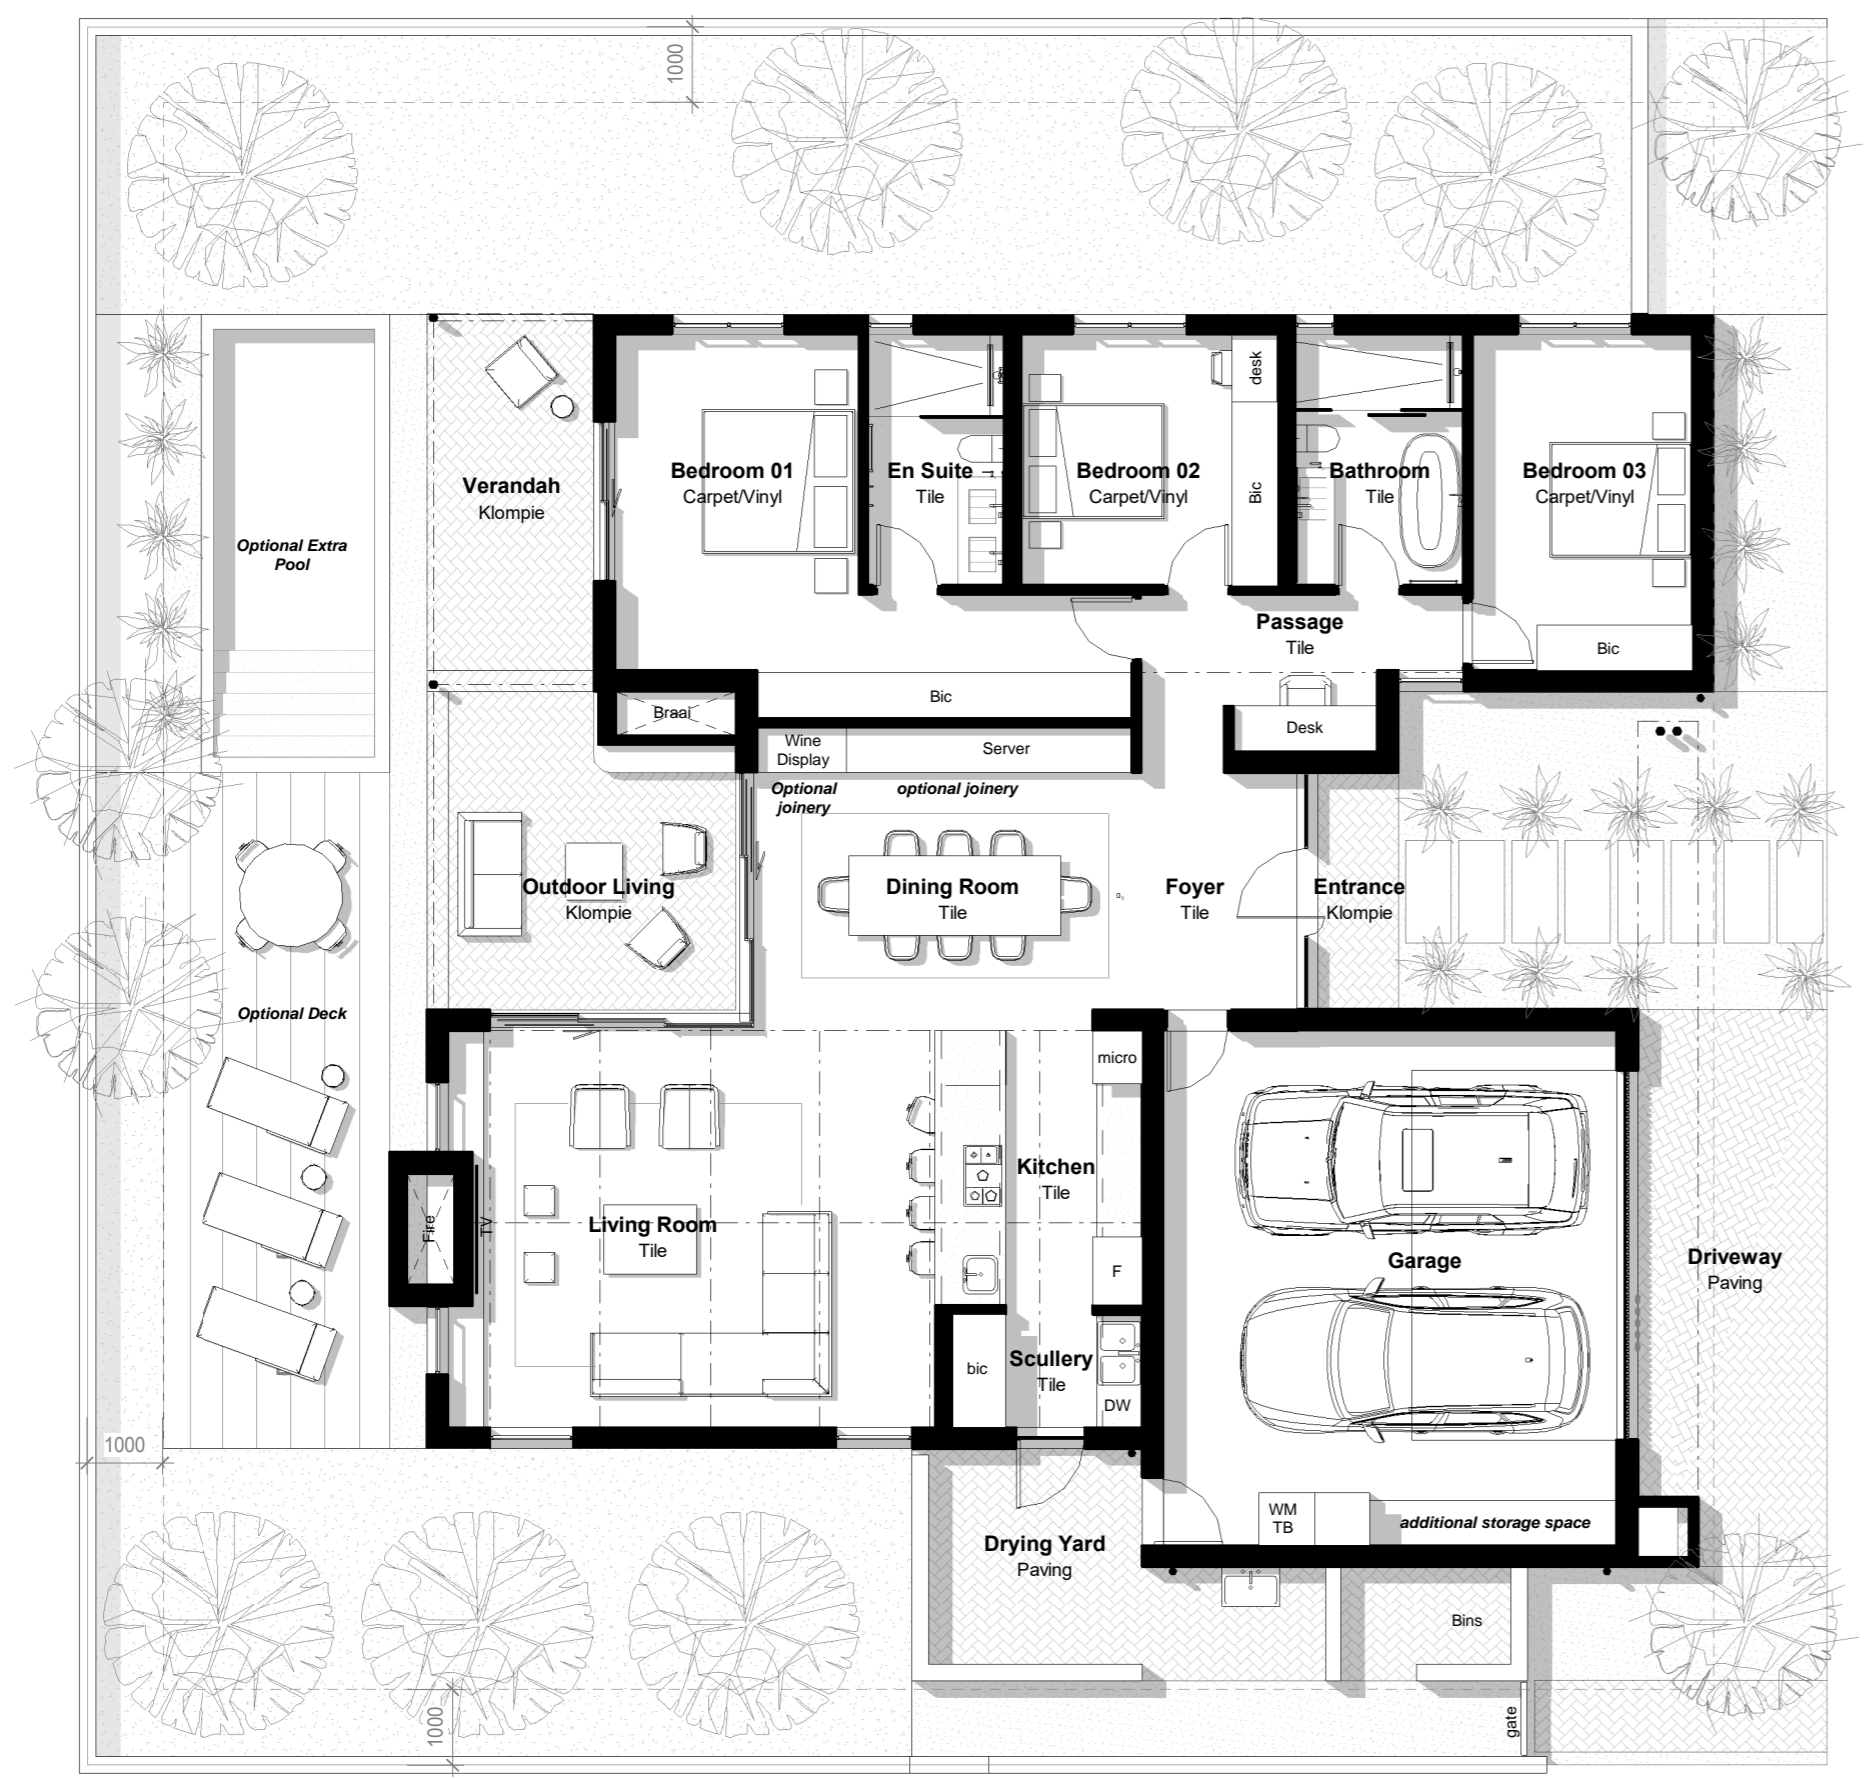

Avec La Terre Estate

Client  
LEEE Developers

Project Address  
Avec La Terre Estate

Location  
Western Cape, Paarl

Scale 1 : 100

Date  
2023/10/17

Sheet Name  
Residence 2 - 3 Bed Single Storey House

Drawing No.  
+ A(PR)1003

A2 | Rev 1

2023/11/01 14:04:14

Residence 2	
Name	Area

Covered Outdoor	32 m <sup>2</sup>
Internal	213 m <sup>2</sup>
<b>Total</b>	<b>244 m<sup>2</sup></b>

Ground Floor Plan  
1 : 100